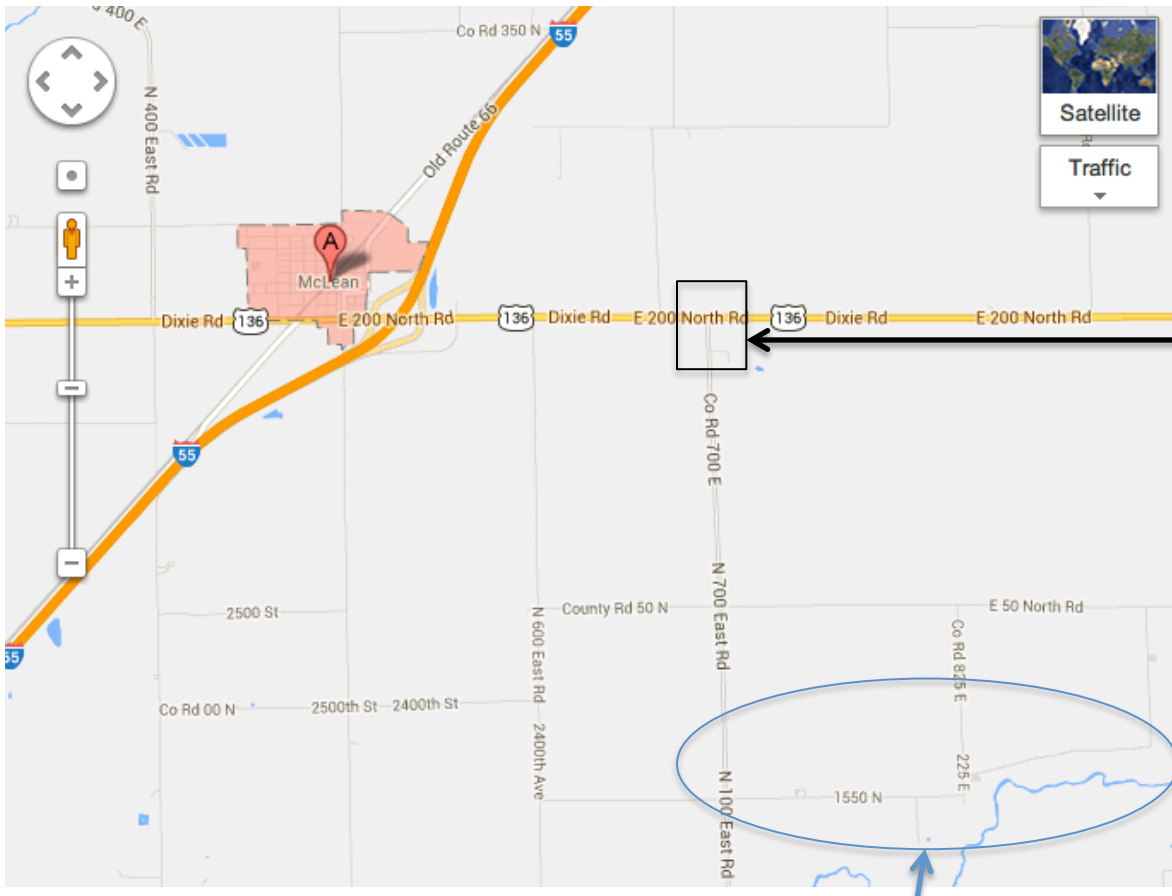

Directions:

From McLean - proceed 2 mi. East on Route 136. Turn right (South) on Waynesville Rd. (700E) McLean County Road #45. Turns into DeWitt County Road #17 (1000 E North Rd) Turn Left (East) at 2nd crossroad - 15000 N Rodeo Rd. Go 1/4 of a mi. - Range will be on the right.

From Heyworth, IL - Go 8 mi. West on Route 136. Turn Left (South) on Waynesville Rd. (700E) McLean County Road #45. Turns into DeWitt County Road #17 (1000 E North Rd) Turn Left (East) at 2nd crossroad - 15000 N Rodeo Rd. Go 1/4 of a mi. - Range will be on the right.

From Champaign, IL - Take Route 74W to Exit 152 Route 136W. Turn Left (South) on Waynesville Rd. (700E) McLean County Road #45. Turns into DeWitt County Road #17 (1000 E North Rd) Turn Left (East) at 2nd crossroad - 15000 N Rodeo Rd. Go 1/4 of a mi. - Range will be on the right.

GPS: 40° 16' 31" N 89° 7' 23" W

This is where you turn to go south.

The range is located on this Road