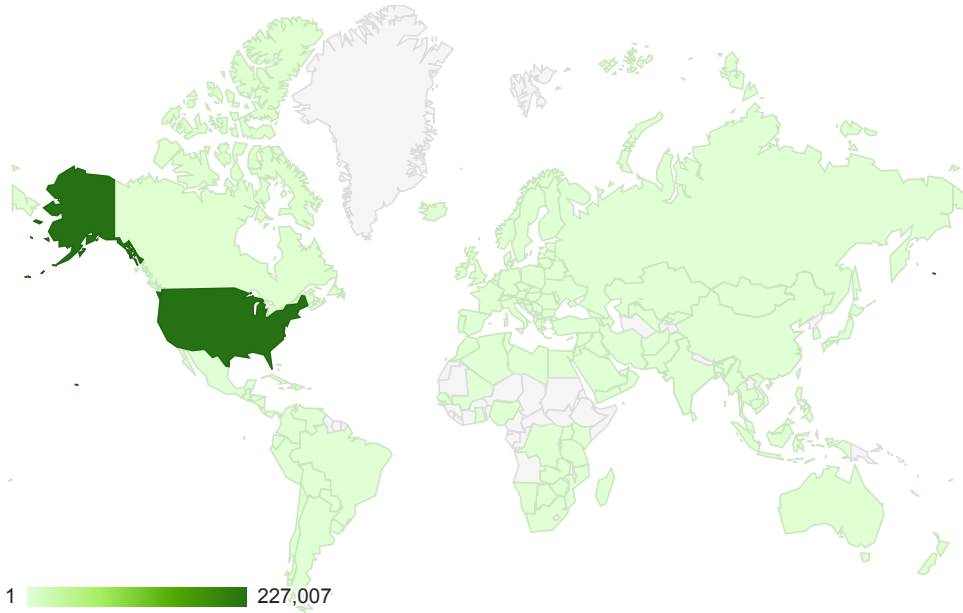

Location

% of visits: 100.00%

Map Overlay

Site Usage

Visits <b>238,730</b> % of Total: 100.00% (238,730)	Pages / Visit <b>1.55</b> Site Avg: 1.55 (0.00%)	Avg. Visit Duration <b>00:02:46</b> Site Avg: 00:02:46 (0.00%)	% New Visits <b>74.85%</b> Site Avg: 74.85% (0.00%)	Bounce Rate <b>78.26%</b> Site Avg: 78.26% (0.00%)
---	--	--	---	--

Country / Territory	Visits	Pages / Visit	Avg. Visit Duration	% New Visits	Bounce Rate
1. <a href="#">United States</a>	<b>227,007</b>	1.55	00:02:50	74.25%	78.28%
2. <a href="#">(not set)</a>	<b>2,480</b>	1.55	00:03:08	78.95%	80.89%
3. <a href="#">United Kingdom</a>	<b>1,875</b>	1.96	00:01:59	90.51%	63.73%
4. <a href="#">Canada</a>	<b>1,800</b>	1.33	00:01:06	88.94%	81.72%
5. <a href="#">France</a>	<b>503</b>	1.26	00:00:35	92.25%	82.90%
6. <a href="#">Australia</a>	<b>483</b>	1.35	00:00:56	95.24%	81.57%
7. <a href="#">Germany</a>	<b>478</b>	1.42	00:03:02	89.12%	81.17%
8. <a href="#">Philippines</a>	<b>237</b>	1.35	00:01:00	91.56%	78.48%
9. <a href="#">Japan</a>	<b>208</b>	1.25	00:01:04	91.83%	83.17%
10. <a href="#">Hungary</a>	<b>157</b>	1.24	00:00:36	84.08%	89.81%