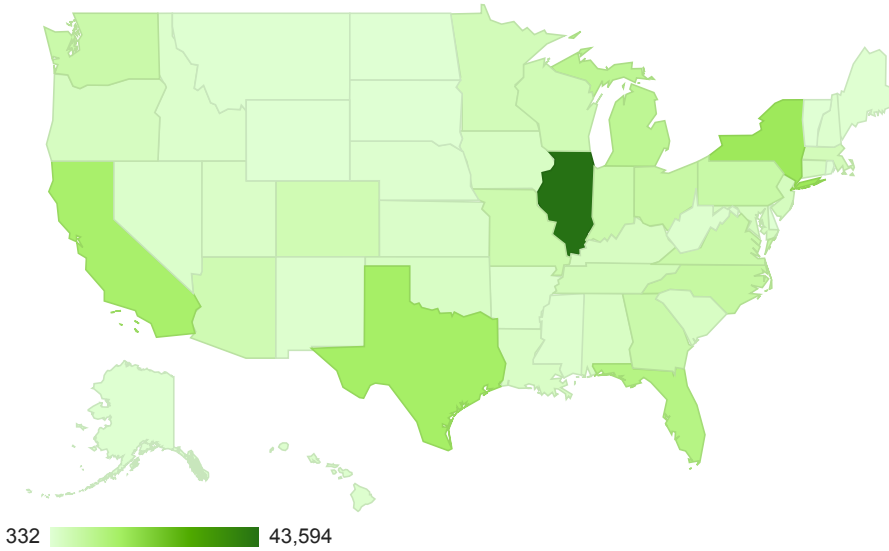

Location

ALL » COUNTRY / TERRITORY: United States

% of visits: 95.09%

Map Overlay

Site Usage

Visits 227,007 % of Total: 95.09% (238,730)	Pages / Visit 1.55 Site Avg: 1.55 (0.16%)	Avg. Visit Duration 00:02:50 Site Avg: 00:02:46 (1.93%)	% New Visits 74.25% Site Avg: 74.85% (-0.80%)	Bounce Rate 78.28% Site Avg: 78.26% (0.03%)
--	--	--	--	--

Region	Visits	Pages / Visit	Avg. Visit Duration	% New Visits	Bounce Rate
1. Illinois	43,594	2.38	00:07:16	54.44%	60.47%
2. New York	15,988	1.35	00:03:00	80.18%	81.71%
3. Texas	14,393	1.32	00:01:26	80.05%	82.96%
4. California	13,792	1.31	00:02:18	79.63%	83.35%
5. Florida	10,587	1.31	00:01:25	79.96%	83.29%
6. Michigan	8,525	1.46	00:01:59	76.68%	80.96%
7. North Carolina	6,688	1.30	00:01:23	78.68%	82.94%
8. Ohio	6,320	1.36	00:01:11	80.14%	81.96%
9. Pennsylvania	6,090	1.31	00:01:07	82.25%	82.56%
10. Washington	5,740	1.26	00:01:11	76.57%	83.71%