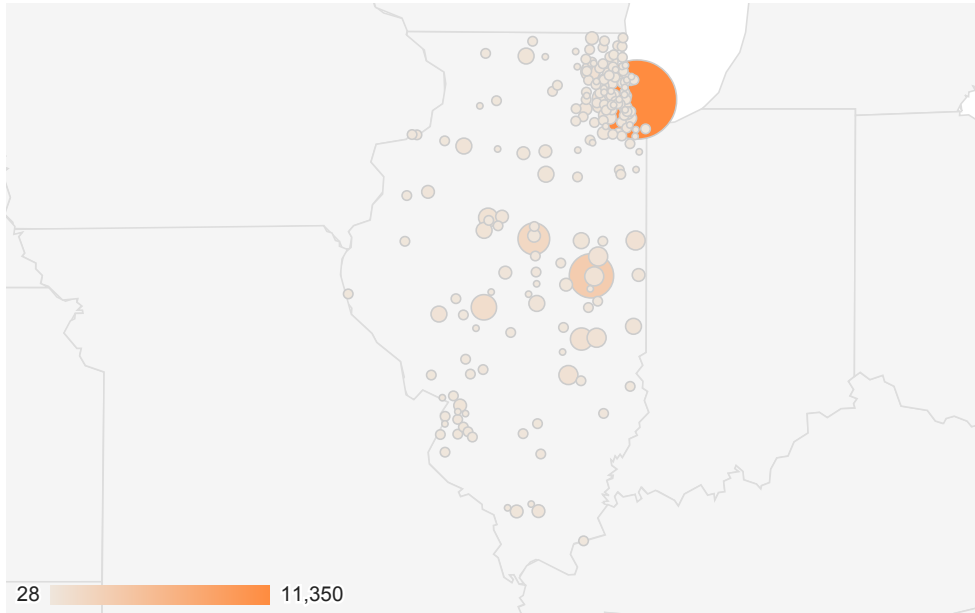

Location

ALL » COUNTRY / TERRITORY: United States » REGION: Illinois

% of visits: 18.26%

Map Overlay

Site Usage

Visits

**43,594**

% of Total: 18.26% (238,730)

Pages / Visit

**2.38**

Site Avg: 1.55 (53.98%)

Avg. Visit Duration

**00:07:16**

Site Avg: 00:02:46 (161.94%)

% New Visits

**54.44%**

Site Avg: 74.85% (-27.26%)

Bounce Rate

**60.47%**

Site Avg: 78.26% (-22.73%)

City	Visits	Pages / Visit	Avg. Visit Duration	% New Visits	Bounce Rate
1. <a href="#">Chicago</a>	<b>11,350</b>	1.75	00:03:34	68.58%	73.56%
2. <a href="#">Champaign</a>	<b>3,326</b>	3.23	00:10:41	35.93%	41.79%
3. <a href="#">Bloomington</a>	<b>1,829</b>	3.37	00:16:49	27.17%	44.78%
4. <a href="#">Springfield</a>	<b>1,193</b>	2.97	00:04:21	58.84%	49.87%
5. <a href="#">Mattoon</a>	<b>724</b>	3.60	00:09:22	51.38%	39.92%
6. <a href="#">Carpentersville</a>	<b>636</b>	2.04	00:08:29	70.44%	70.28%
7. <a href="#">Effingham</a>	<b>632</b>	3.07	00:25:15	21.68%	47.31%
8. <a href="#">Hoopeston</a>	<b>626</b>	3.02	00:05:46	29.55%	43.45%
9. <a href="#">Peoria</a>	<b>589</b>	2.40	00:03:51	51.10%	60.95%
10. <a href="#">Charleston</a>	<b>557</b>	2.67	00:07:19	21.90%	42.91%